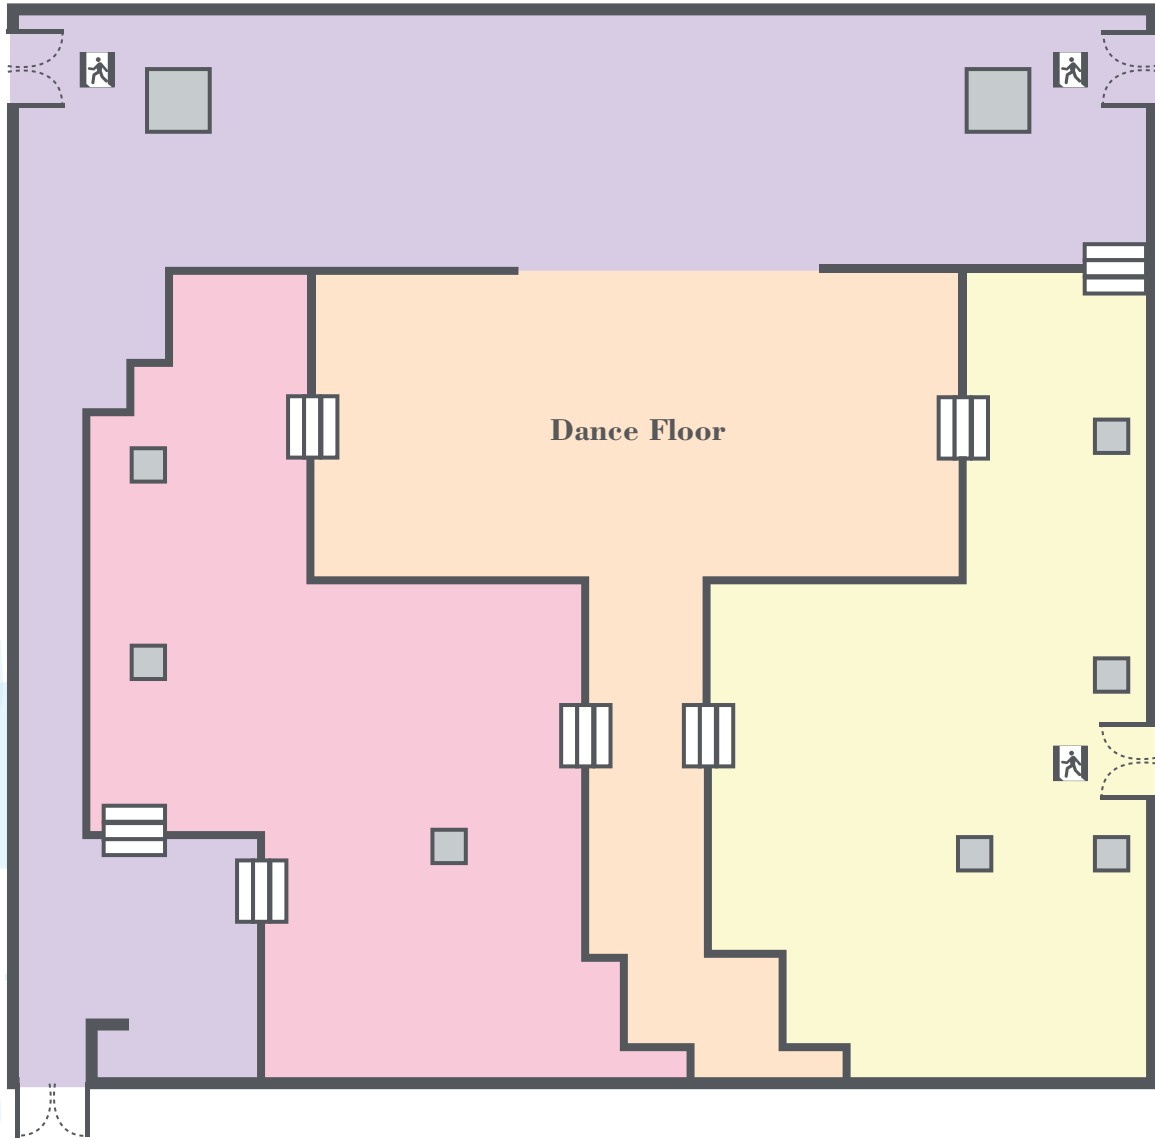

THE
Belvedere
RESTAURANT

- Fire Escape
- Stairs
- Pillar
- Doors