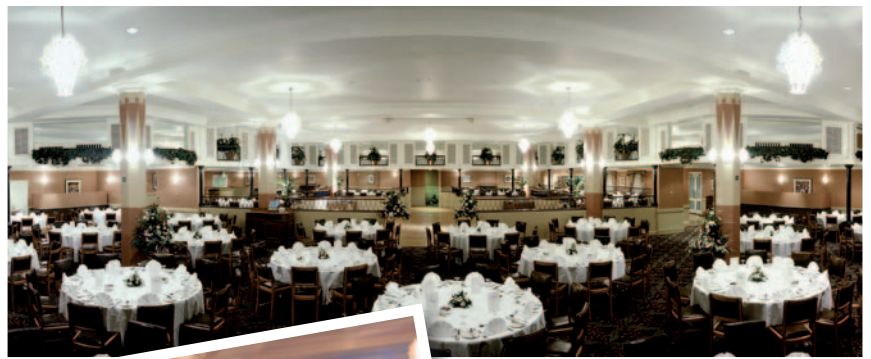

THE  
*Belvedere*  
RESTAURANT

The Belvedere is The Merton's main restaurant and private use is often for sit down lunches, dinners or one of our popular buffet options.

It can also be used as a self-contained function room for events which can include dancing, bands or other staged events.

The imposing size and décor of The Belvedere lends itself well to themed events such as 1920's evenings.

#### CAPACITIES

Lunch/Dinner 350

Dinner Dance 350

Reception 450

#### FACILITIES

- Air Conditioning
- Built in PA System
- Private Bar
- Built in Dance Floor

Floor plan available

THE  
*Belvedere*  
RESTAURANT

-  Fire Escape
-  Stairs
-  Pillar
-  Doors