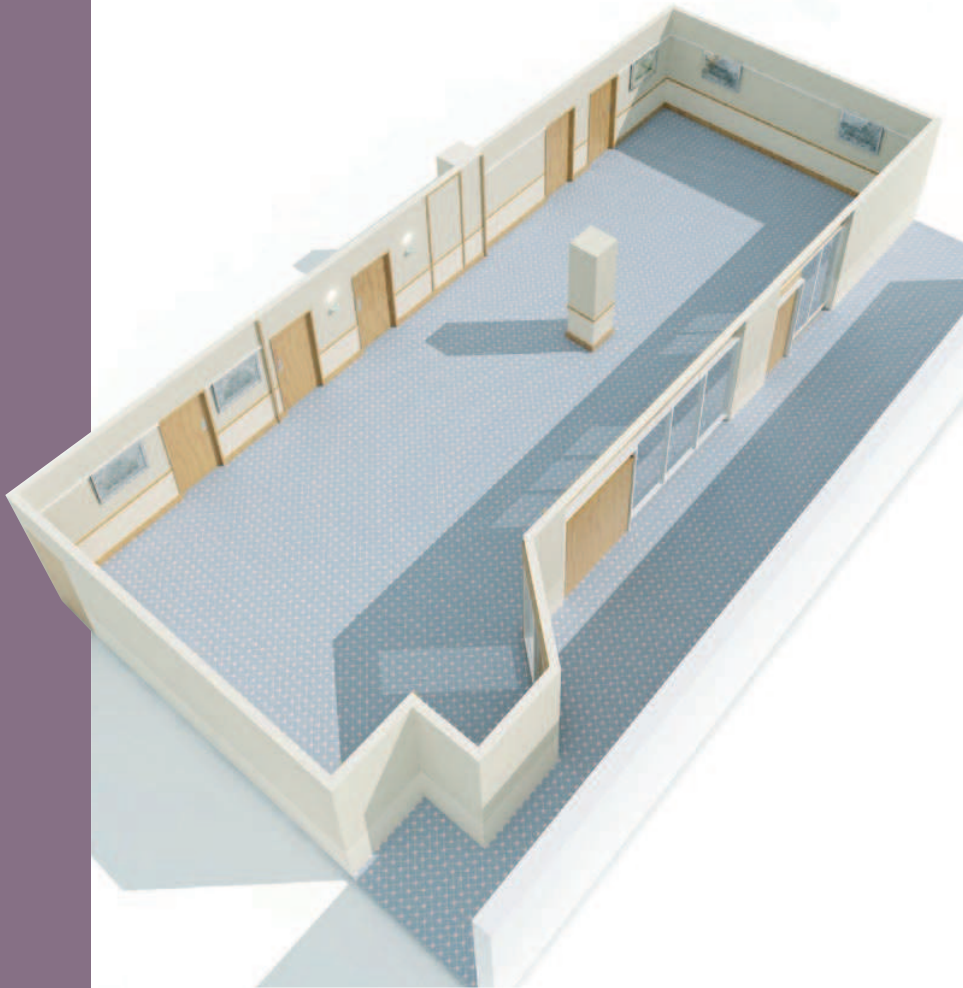

The Orchard Suite

Situated on the lower ground floor, this smaller suite is an ideal venue for private parties and events. The Orchard Suite also has the capability to be divided into a number of smaller rooms, making it perfect for breakout rooms for meetings and seminars. It is fully integrated, with its own private bar and toilet facilities.

Orchard	
Capacities	
Theatre	50
Classroom	40
Banquet	80
Boardroom	30
Reception	100
Dinner Dance	60
Dimensions	
Length	16.7m
Width	8m
Floor space	140m ²
Height	2.5m

Beaucaire	
Capacities	
Theatre	50
Classroom	26
Banquet	30
Boardroom	30
Reception	80

Waldorf	
Capacities	
Reception	80

Rochelle	
Theatre	34
Classroom	14
Boardroom	14

Windsor	
Theatre	30
Classroom	14
Boardroom	14

Alexandra	
Theatre	22
Classroom	10
Boardroom	14