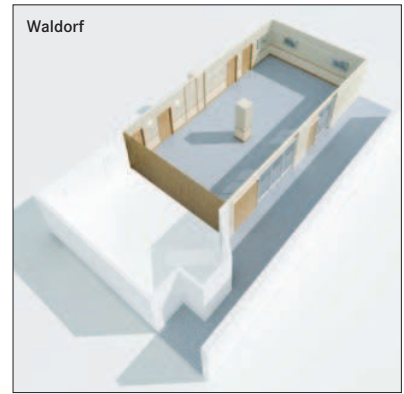

The Orchard Suite

Situated on the lower ground floor, this smaller suite is an ideal venue for private parties and events. The Orchard Suite also has the capability to be divided into a number of smaller rooms, making it perfect for breakout rooms for meetings and seminars. It is fully integrated, with its own private bar and toilet facilities.

Orchard	
Capacities	
Theatre	50
Classroom	40
Banquet	80
Boardroom	30
Reception	100
Dinner Dance	60
Dimensions	
Length	16.7m
Width	8m
Floor space	140m ²
Height	2.5m

Beaucaire	
Capacities	
Theatre	50
Classroom	26
Banquet	30
Boardroom	30
Reception	80

Waldorf	
Capacities	
Reception	80

Rochelle	
Theatre	34
Classroom	14
Boardroom	14

Windsor	
Theatre	30
Classroom	14
Boardroom	14

Alexandra	
Theatre	22
Classroom	10
Boardroom	14