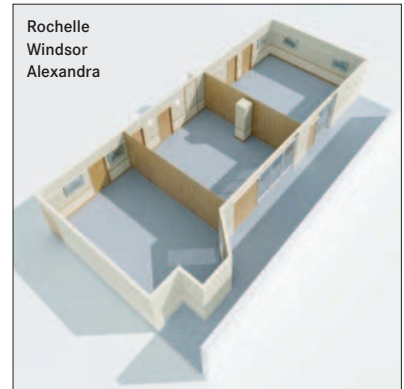

The Orchard Suite

Situated on the lower ground floor, this smaller suite is an ideal venue for private parties and events. The Orchard Suite also has the capability to be divided into a number of smaller rooms, making it perfect for breakout rooms for meetings and seminars. It is fully integrated, with its own private bar and toilet facilities.

Orchard	
Capacities	
Theatre	50
Classroom	40
Banquet	80
Boardroom	30
Reception	100
Dinner Dance	60
Dimensions	
Length	16.7m
Width	8m
Floor space	140m ²
Height	2.5m

Beaucaire	
Capacities	
Theatre	50
Classroom	26
Banquet	30
Boardroom	30
Reception	80