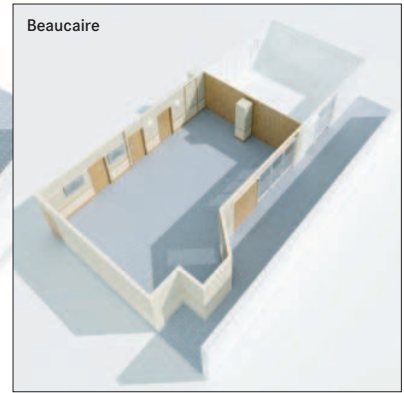

The Orchard Suite

Situated on the lower ground floor, this smaller suite is an ideal venue for private parties and events. The Orchard Suite also has the capability to be divided into a number of smaller rooms, making it perfect for breakout rooms for meetings and seminars. It is fully integrated, with its own private bar and toilet facilities.

Orchard	
Capacities	
Theatre	50
Classroom	40
Banquet	80
Boardroom	30
Reception	100
Dinner Dance	60
Dimensions	
Length	16.7m
Width	8m
Floor space	140m ²
Height	2.5m

Beaucaire	
Capacities	
Theatre	50
Classroom	26
Banquet	30
Boardroom	30
Reception	80